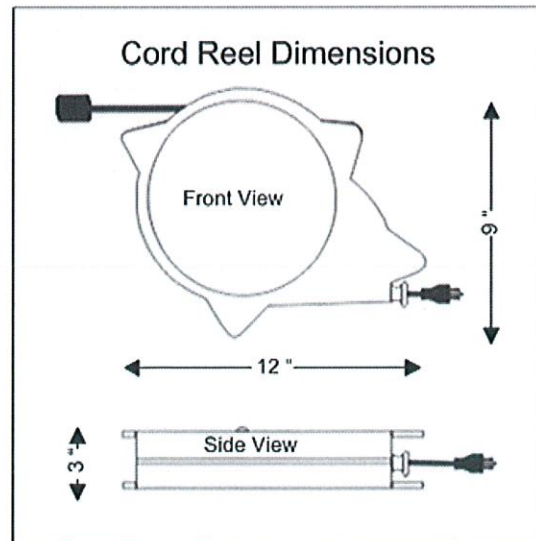

Arctic Leash Family - Cut Sheet

Ceiling mounting bracket

Wall, pole, cart mounting bracket

Product	Type	Length	Amperage	Conductor		Retractable end	Non-Retractable end	Mounting	Bracket	Ship weight	Op Temp
				Size							
Arctic Leash	AL	20	13	14	M	F	Auto	Kit / ALBB	10 lbs	(-50/220°)	
Arctic Leash	AL	30	13	16	F	M	Ceiling/Flush	ALCB/ALMP	10 lbs	(-50/220°)	
Boom Leash	BL	20	0	18	Raw	Raw	Ceiling/Flush	ALCB/ALMP	10 lbs	(-50/220°)	
Marine Leash	ML	30	13	16	F	M	Ceiling/Flush	ALCB/ALMP	10 lbs	(-50/220°)	
Kitchen Leash	KL	10	13	14	D	M	Ceiling	ALCB	10 lbs	(-50/220°)	
Kitchen Leash	KL	20	13	14	D	M	Ceiling	ALCB	10 lbs	(-50/220°)	