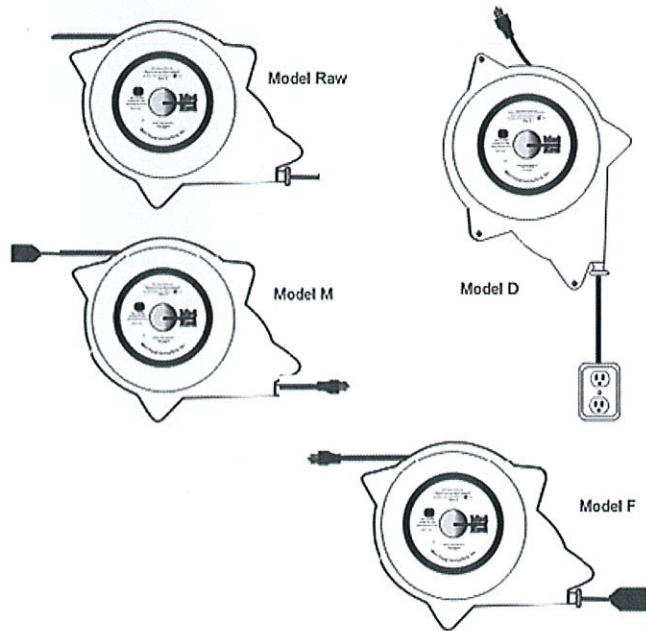

Arctic Leash Family - Cut Sheet

Ceiling mounting bracket

Wall, pole, cart mounting bracket

Product	Type	Length	Amperage	Conductor		Retractable end	Non-Retractable end	Mounting	Bracket	Ship weight	Op Temp
				Size							
Arctic Leash	AL	20	13	14	M	F	Auto	Kit / ALBB	10 lbs	(-50/220°)	
Arctic Leash	AL	30	13	16	F	M	Ceiling/Flush	ALCB/ALMP	10 lbs	(-50/220°)	
Boom Leash	BL	20	0	18	Raw	Raw	Ceiling/Flush	ALCB/ALMP	10 lbs	(-50/220°)	
Marine Leash	ML	30	13	16	F	M	Ceiling/Flush	ALCB/ALMP	10 lbs	(-50/220°)	
Kitchen Leash	KL	10	13	14	D	M	Ceiling	ALCB	10 lbs	(-50/220°)	
Kitchen Leash	KL	20	13	14	D	M	Ceiling	ALCB	10 lbs	(-50/220°)	